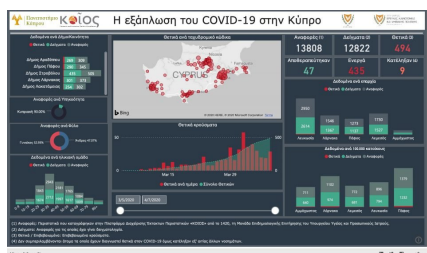

Coronavirus: Interactive portal shows spread of virus

Media: cyprus-mail.com

Published at: 08-04-2020 16:31:04

Url: <https://cyprus-mail.com/2020/04/08/coronavirus-interactive-portal-shows-spread-of-virus/>

Subjects: WEB

cyprus-mail.com - 2020-04-08 16:31:04

Coronavirus: Interactive portal shows spread of virus

A new interactive online portal with data showing the spread of coronavirus in Cyprus was made publicly available on Wednesday.

The University of Cyprus' KIOS Research and Innovation Centre of Excellence has developed the portal

which includes a map showing how many cases were detected in each district and postal area. The dots indicate the centre of each postal code and not street names. It also shows how many people were tested from each area, age statistics, how many people were infected in general, how many were cured, deaths, and how many reported they think they have coronavirus.

The information on the map is taken from the official data of the health ministry's emergency cases management system which was developed by Kios as part of its voluntary work to assist in the fight against coronavirus in Cyprus.